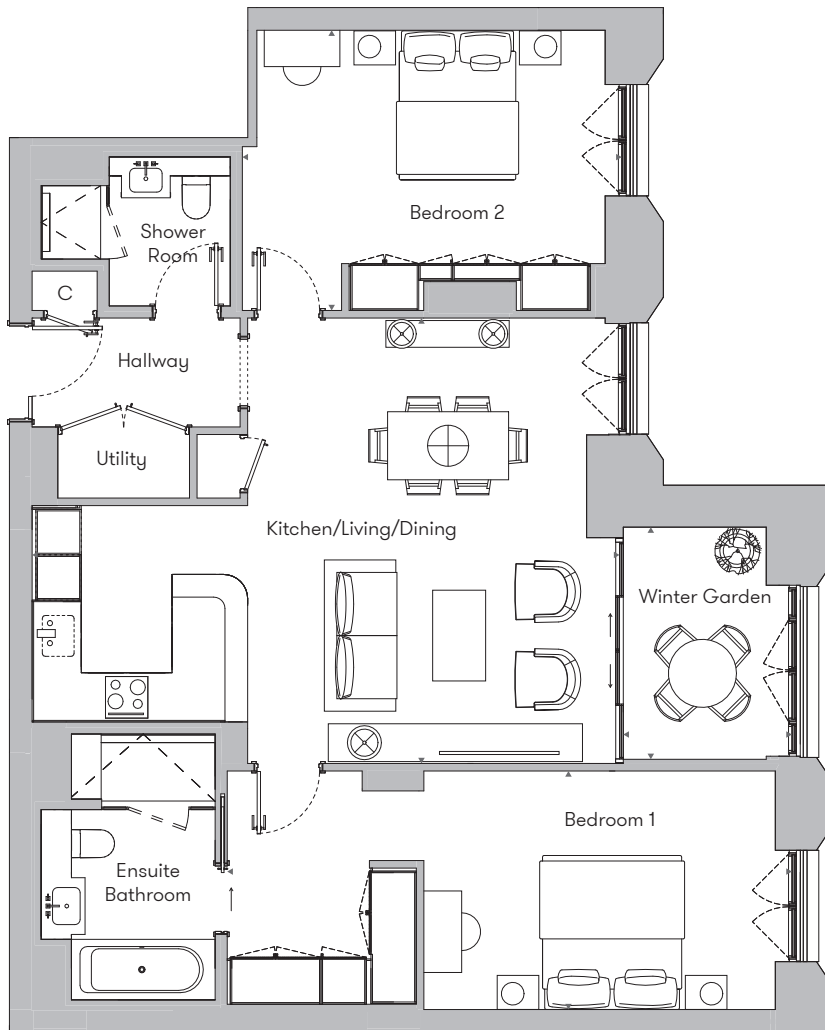

Apartment 80

Apartment 80

2 bedroom 2 bathroom

Key C: Coats

Dimensions

Internal Area:	108.8m ²	1,171.4ft ²
Kitchen/Living/Dining:	7.77m x 5.89m	25' 5" x 19' 3"
Bedroom 1:	7.45m x 3.15m	24' 4" x 10' 3"
Bedroom 2:	5.00m x 3.70m	16' 4" x 12' 1"
Winter Garden:	3.07m x 2.22m	10' 1" x 7' 3"

Locator

Plans are not to scale. Measurements are approximate.

Third Floor