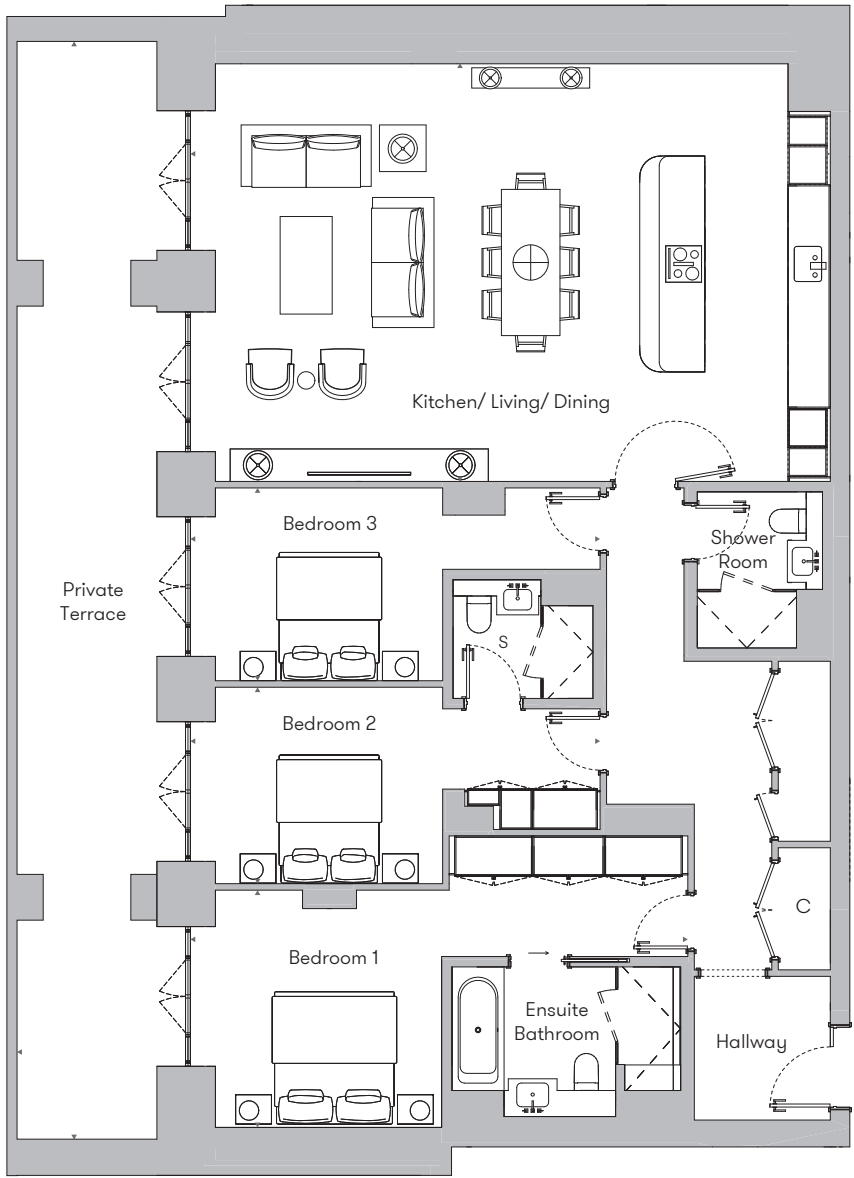

Apartment 17

Apartment 17

3 bedroom 3 bathroom

Key C: Coats S: Ensuite shower room

Dimensions

Internal Area:	160.3m ²	1,725.4ft ²
Kitchen/Living/Dining:	9.84m x 6.43m	32' 3" x 21' 1"
Bedroom 1:	7.65m x 3.65m	25' 1" x 11' 7"
Bedroom 2:	6.30m x 3.02m	20' 8" x 9' 10"
Bedroom 3:	6.30m x 2.96m	20' 8" x 9' 8"
Private Terrace:	16.88m x 2.63m	55' 5" x 8' 8"

Locator

Plans are not to scale. Measurements are approximate.
Terrace not included in internal area.

Garden Floor