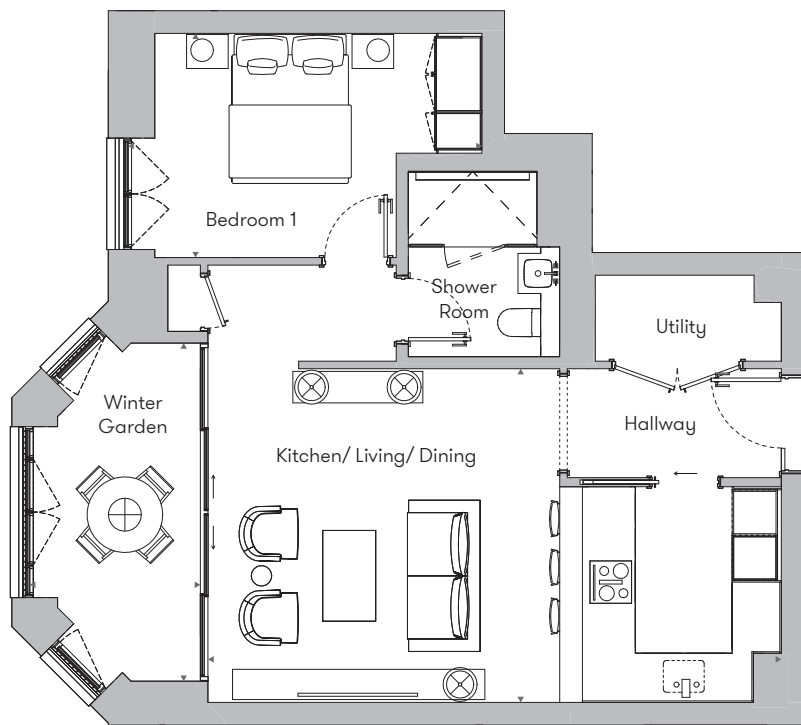

Apartment 32

Apartment 32

1 bedroom 1 bathroom

Dimensions

Internal Area:	69.1m ²	743.3ft ²
Kitchen/Living/Dining:	7.58m x 4.41m	24' 10" x 14' 6"
Bedroom 1:	4.68m x 2.96m	15' 4" x 9' 9"
Winter Garden:	4.47m x 2.26m	14' 8" x 7' 5"

Locator

Plans are not to scale. Measurements are approximate.

Ground Floor