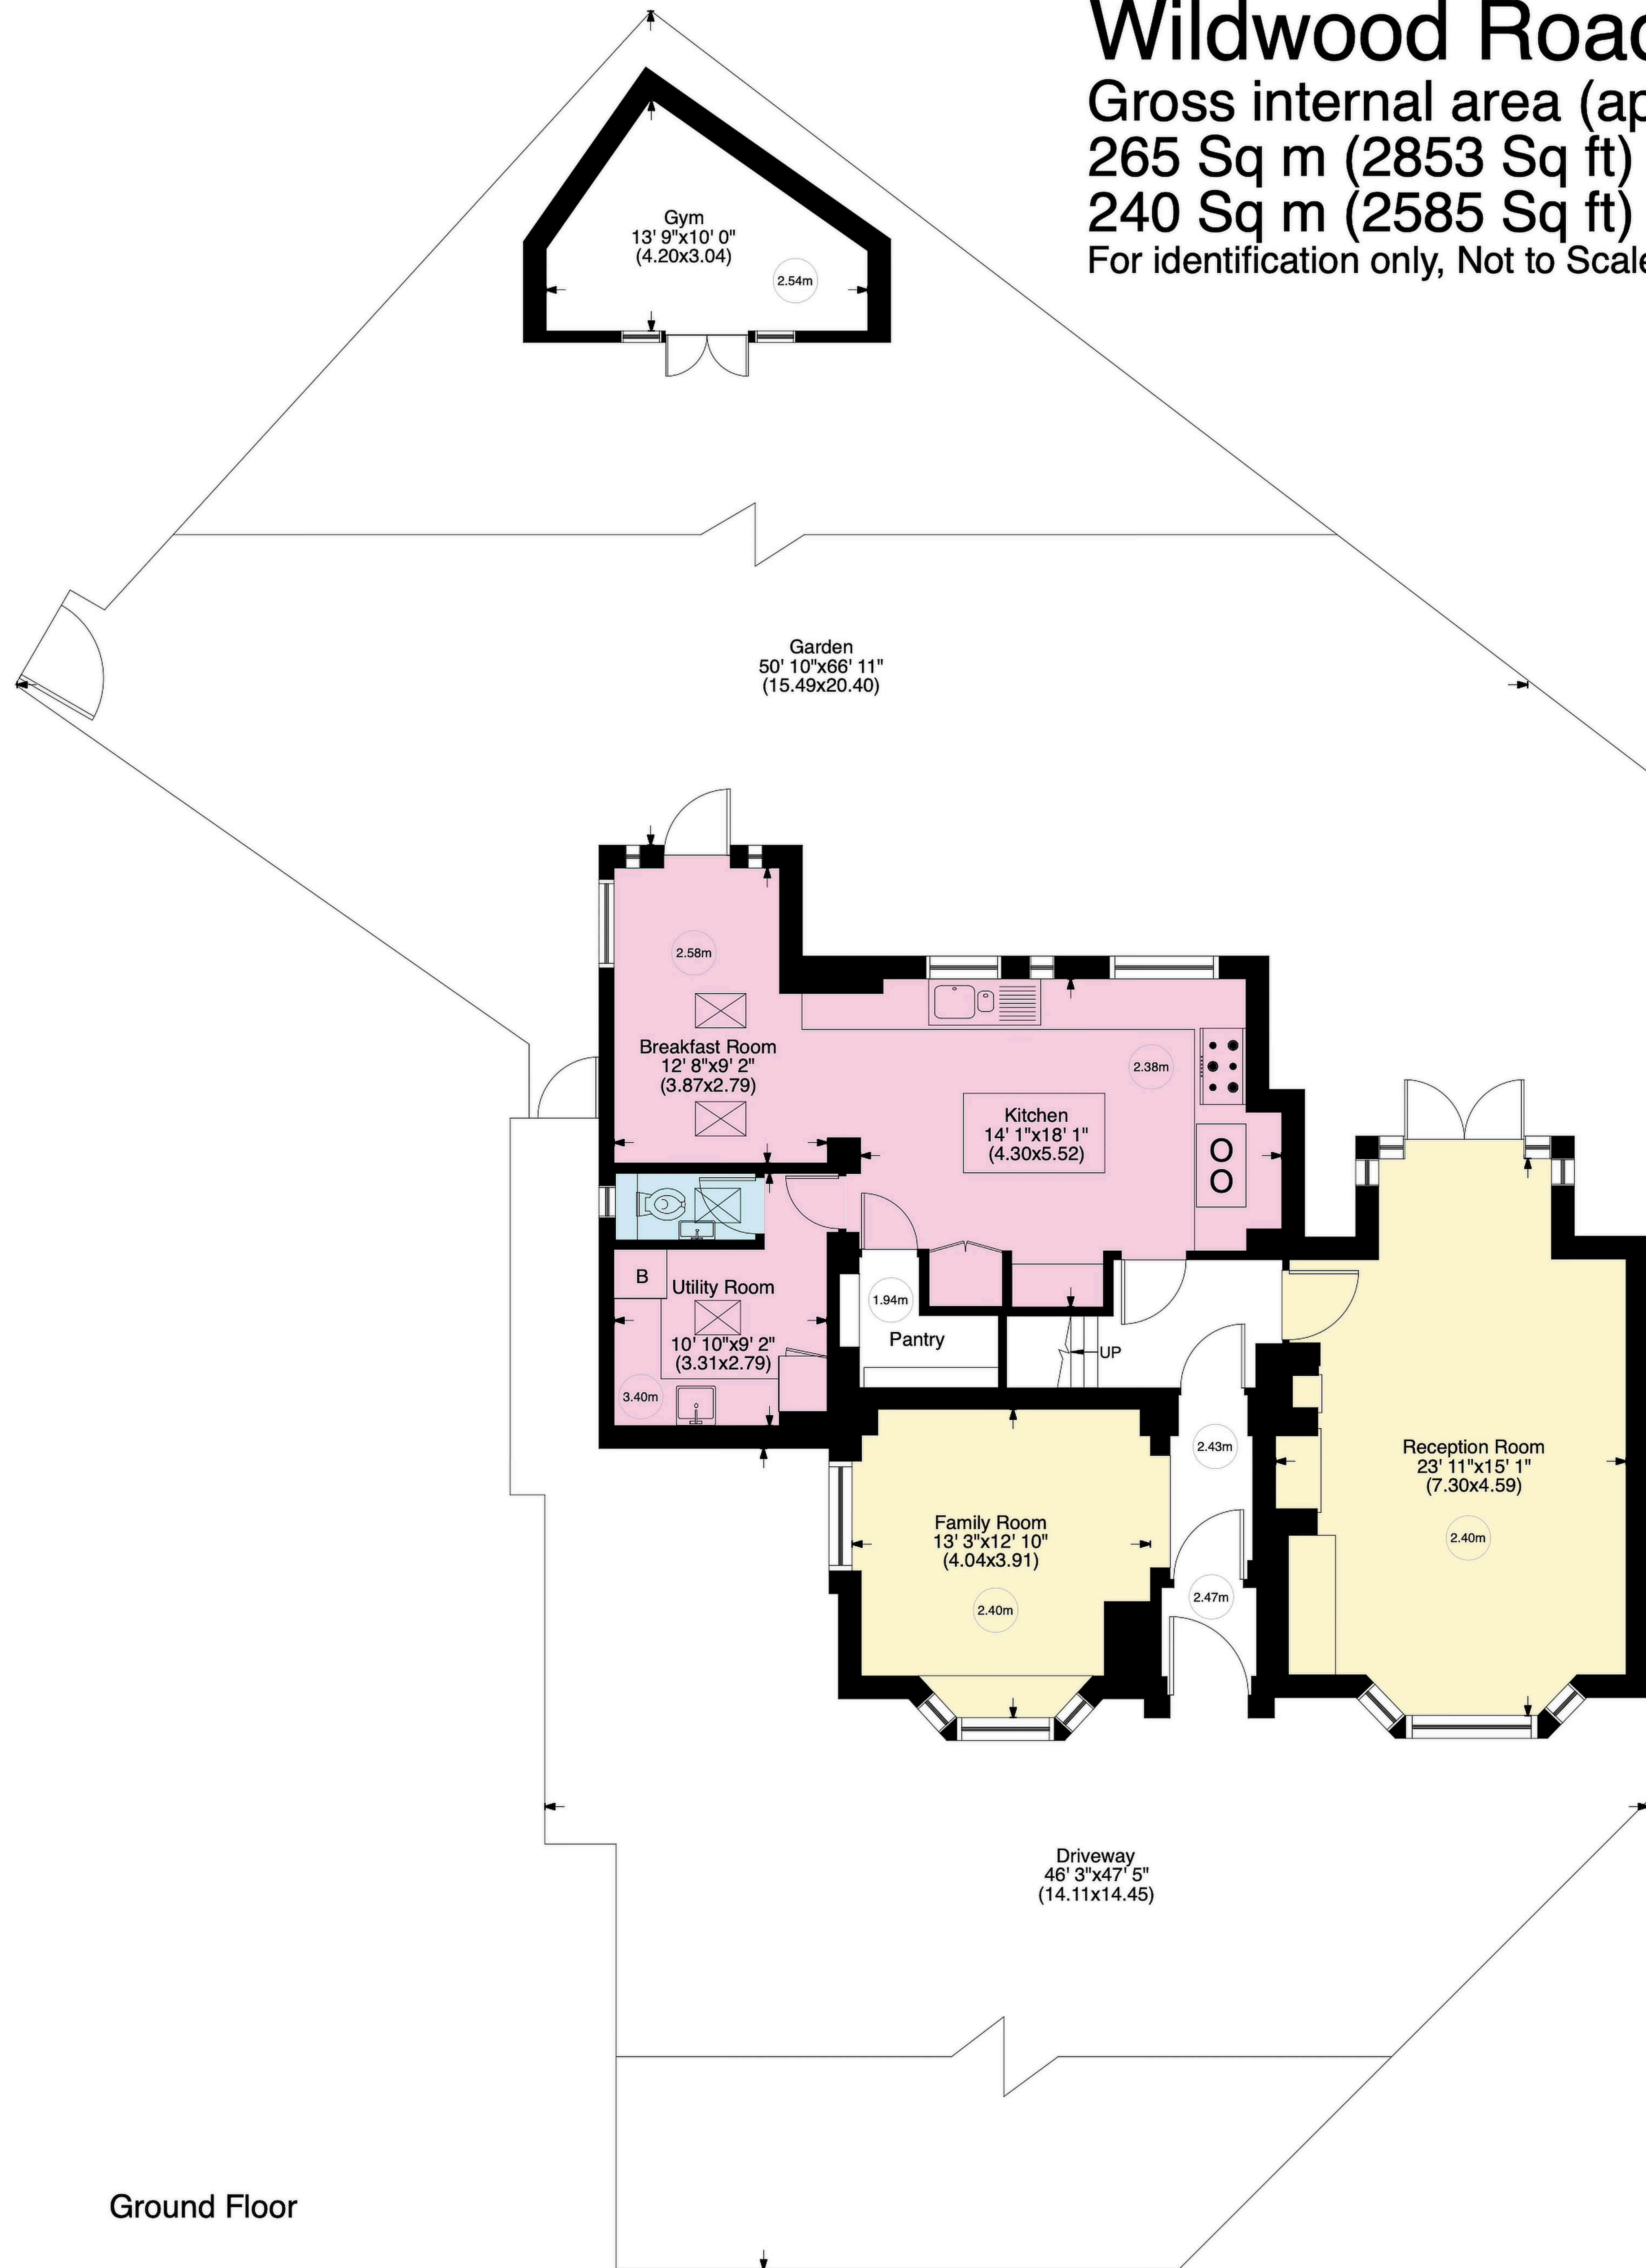

Wildwood Road NW11

Gross internal area (approx.)

265 Sq m (2853 Sq ft) Including Gym, under eaves and under 1.5m

240 Sq m (2585 Sq ft) Excluding Gym, under eaves and under 1.5m

For identification only, Not to Scale

Ground Floor

First Floor

Second Floor

www.WilliamSalisbury.Photography

Not to Scale, for guidance only and must not be relied upon as a statement of fact. All measurements areas are approximate only (and have been prepared in accordance with the current edition of the RICS Code of Measuring Practice).

Wildwood Road NW11

Acre 0.117 (approx.)

For identification only, Not to Scale

Drive
Approximately
46' 3"x47' 5"
(14.11x14.45)

Garden
Approximately
50' 10"x66' 11"
(15.49x20.40)

www.WilliamSalisbury.Photography