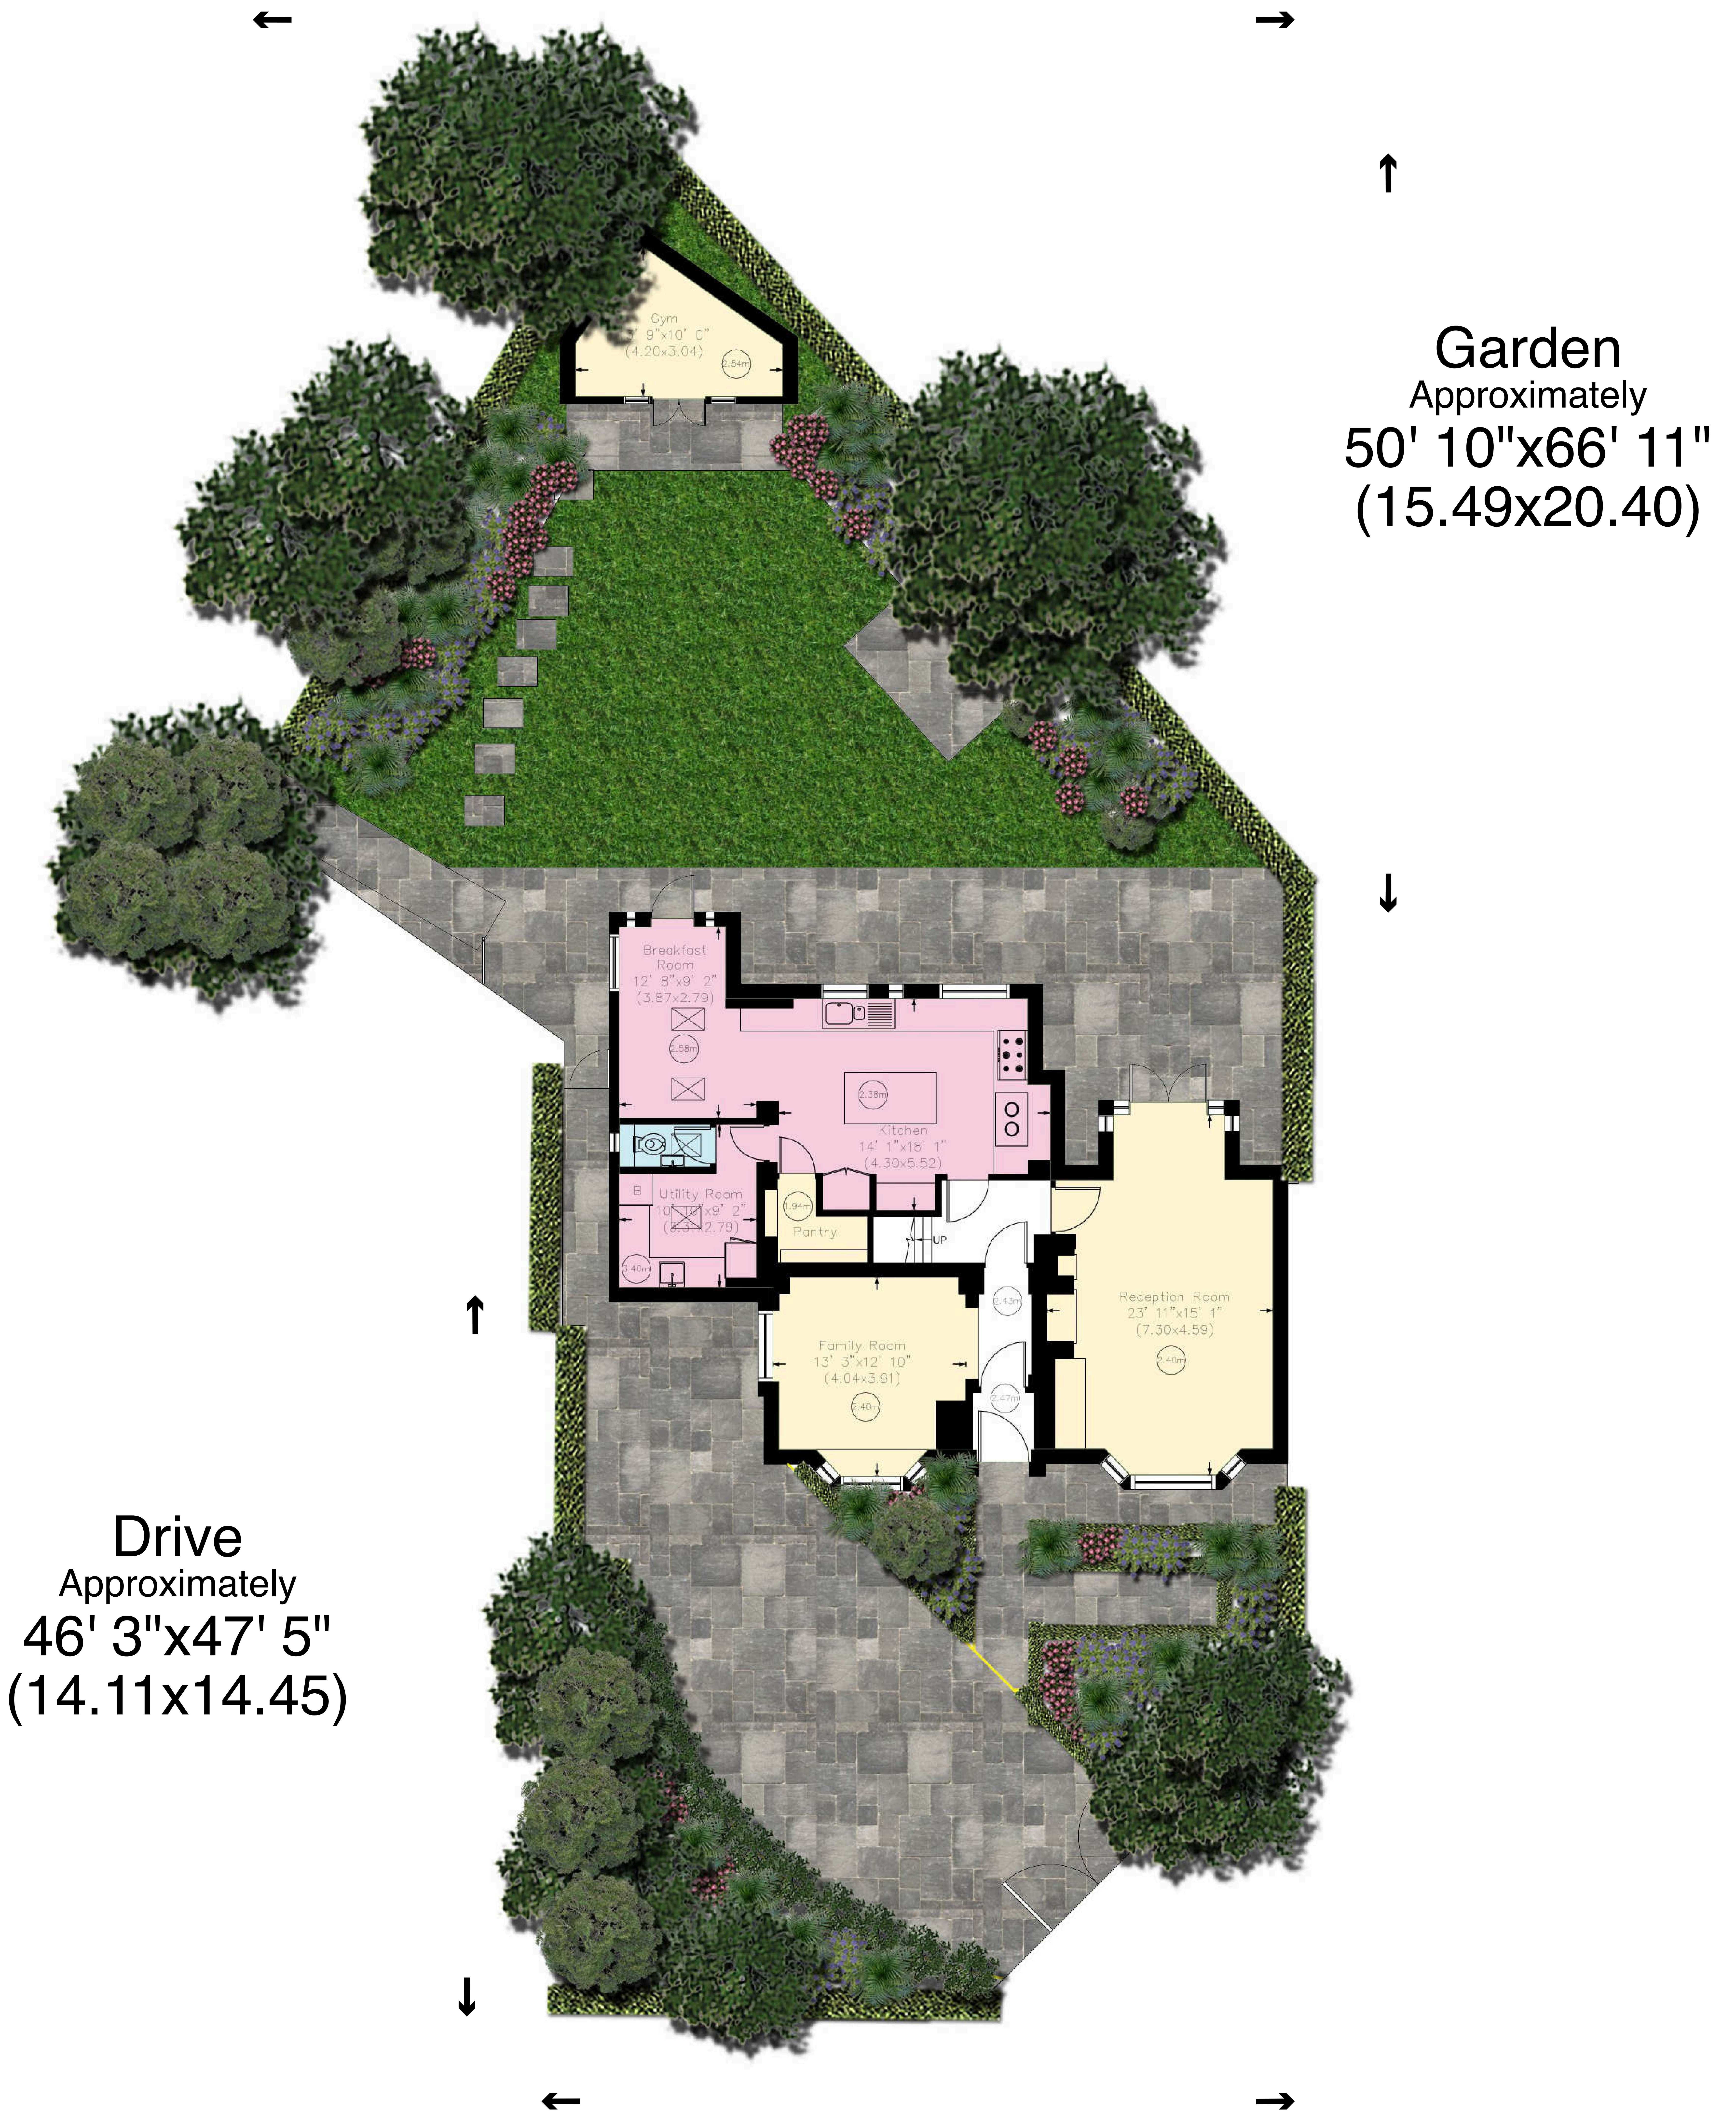

Wildwood Road NW11

Gross internal area (approx.)

265 Sq m (2853 Sq ft) Including Gym, under eaves and under 1.5m

240 Sq m (2585 Sq ft) Excluding Gym, under eaves and under 1.5m

For identification only, Not to Scale

Ground Floor

First Floor

Second Floor

www.WilliamSalisbury.Photography

Not to Scale, for guidance only and must not be relied upon as a statement of fact. All measurements areas are approximate only (and have been prepared in accordance with the current edition of the RICS Code of Measuring Practice).

Wildwood Road NW11

Acre 0.117 (approx.)

For identification only, Not to Scale

Drive
Approximately
46' 3"x47' 5"
(14.11x14.45)

Garden
Approximately
50' 10"x66' 11"
(15.49x20.40)

www.WilliamSalisbury.Photography